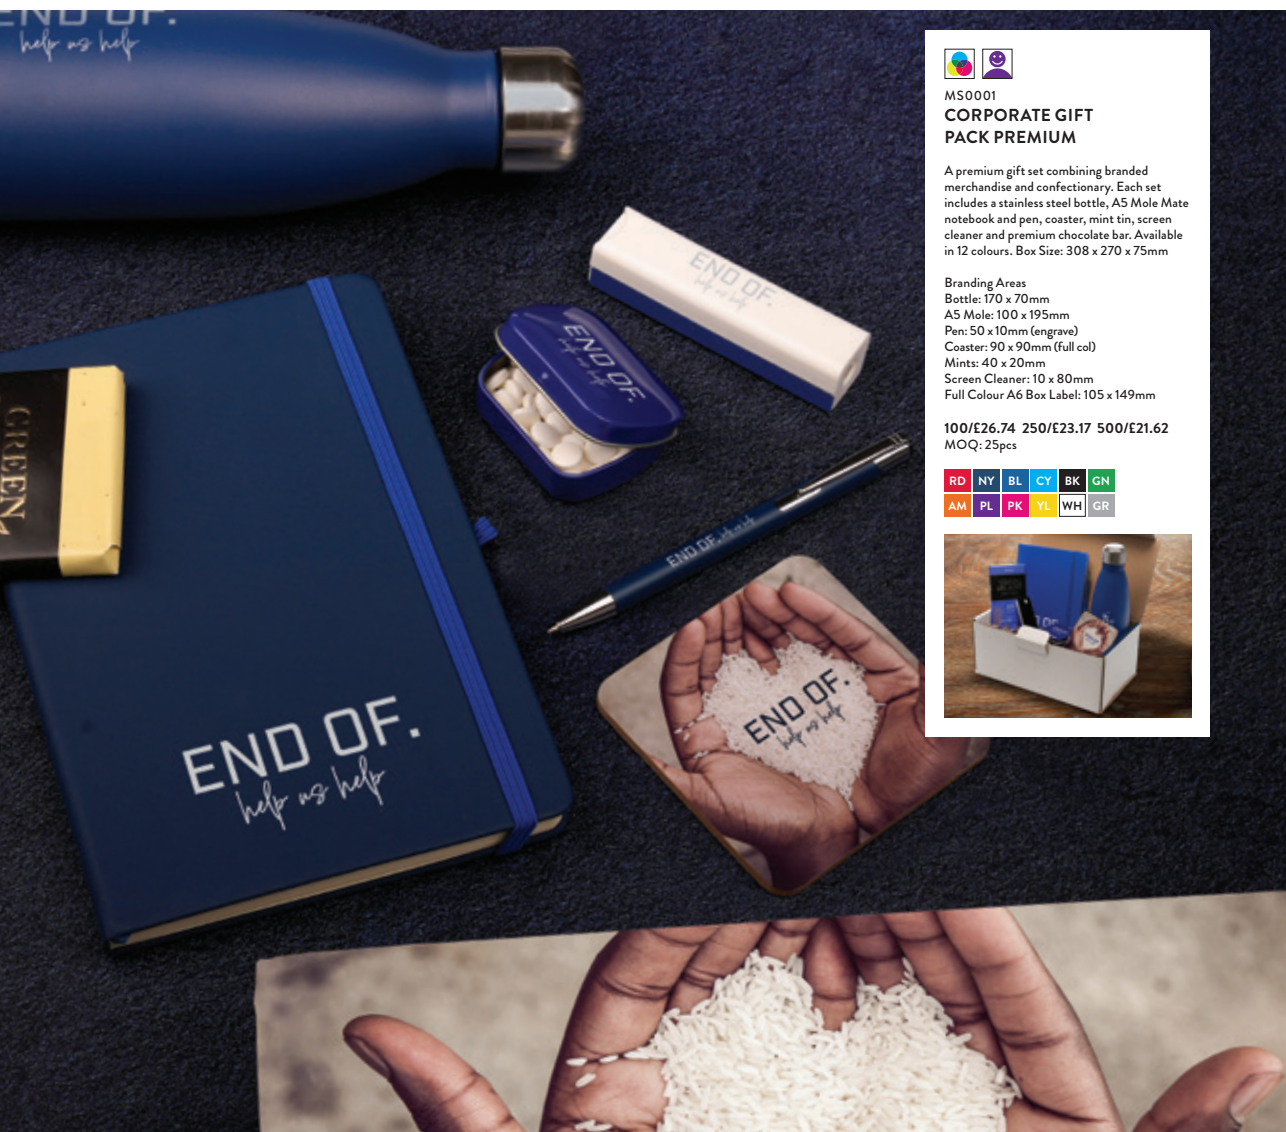

MERCH SETS

76

MERCH SETS 76

Deliver Joy

Our pre-selected merch sets have carefully been put together with products that complement each other, allowing you to give something special, whether it be as an onboarding gift or a thank you to team members and customers.

Take the stress out of your set distribution, we offer a complete fulfilment of your order and can deliver directly to individual addresses.

MS0001 CORPORATE GIFT PACK PREMIUM

Branding Areas
Bottle: 170 x 70mm
A5 Mole: 100 x 195mm
Pen: 50 x 10mm (engrave)
Coaster: 90 x 90mm (full col)
Mints: 40 x 20mm
Screen Cleaner: 10 x 80mm
Full Colour A6 Box Label: 105 x 149mm

100/£26.74 250/£23.17 500/£21.62
MOQ: 25pcs