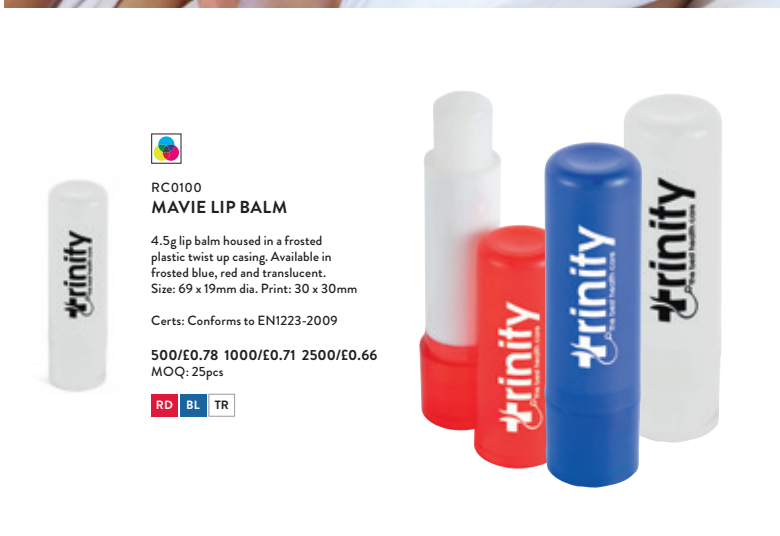

AA0131
EYE MASK

500/£1.17 1000/£1.09 2500/£1.04
MOQ: 25pcs

RC0100
MAVIE LIP BALM

Certs: Conforms to EN1223-2009

500/£0.78 1000/£0.71 2500/£0.66
MOQ: 25pcs