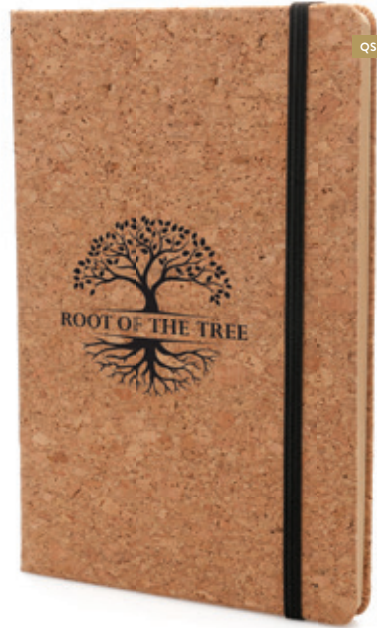

NEW

Q3000

**Q3000
STONE PAPER NOTEBOOK**

250/£3.96 500/£3.66 1000/£3.38
MOQ: 25pcs

BK WH

**Q1545
CORK NOTEBOOK**

250/£3.88 500/£3.58 1000/£3.30
MOQ: 25pcs

BK

Q1545

NEW

Corking New Notebooks

NEW

**Q50018
GRAPHIC
RECYCLED NOTEBOOK**

B5 100% recycled Kraft paper graphic notebook, with 40 recycled lined sheets inside and customisable cover. Size: 250 x 180 x 6mm . Print: 225 x 150mm

250/£2.05 500/£1.88 1000/£1.73
MOQ: 25pcs

NT

**Q51055
A5 REVEAL NOTEBOOK**

250/£4.60 500/£4.21 1000/£3.91
MOQ: 25pcs

RD RBL GN PL GR

NEW
COL