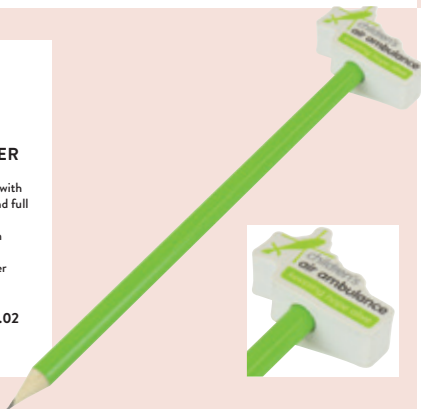

ZZ1189
PENCIL WITH BESPOKE ERASER

1000/£1.20 2500/£1.02
5000/£0.92
MOQ: 1000pcs