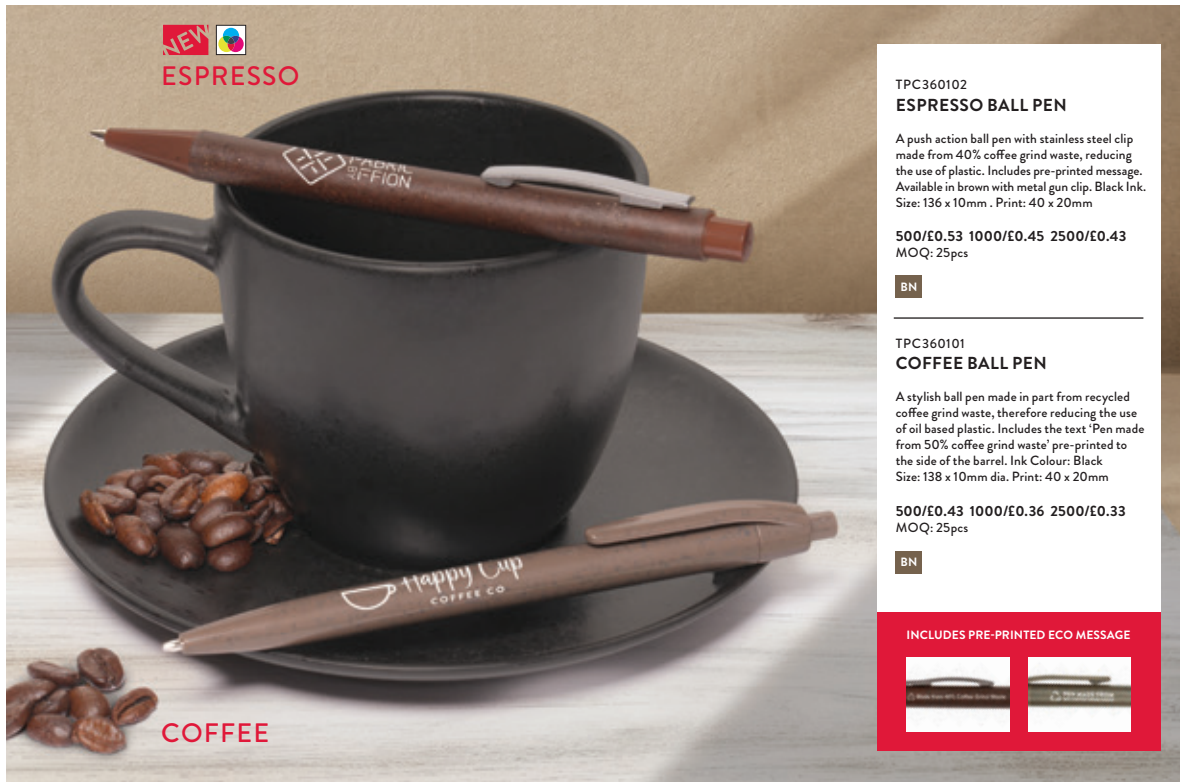

NEW **ESPRESSO**

COFFEE

TPC360102
ESPRESSO BALL PEN

500/£0.53 1000/£0.45 2500/£0.43
MOQ: 25pcs

TPC360101
COFFEE BALL PEN

500/£0.43 1000/£0.36 2500/£0.33
MOQ: 25pcs

INCLUDES PRE-PRINTED ECO MESSAGE