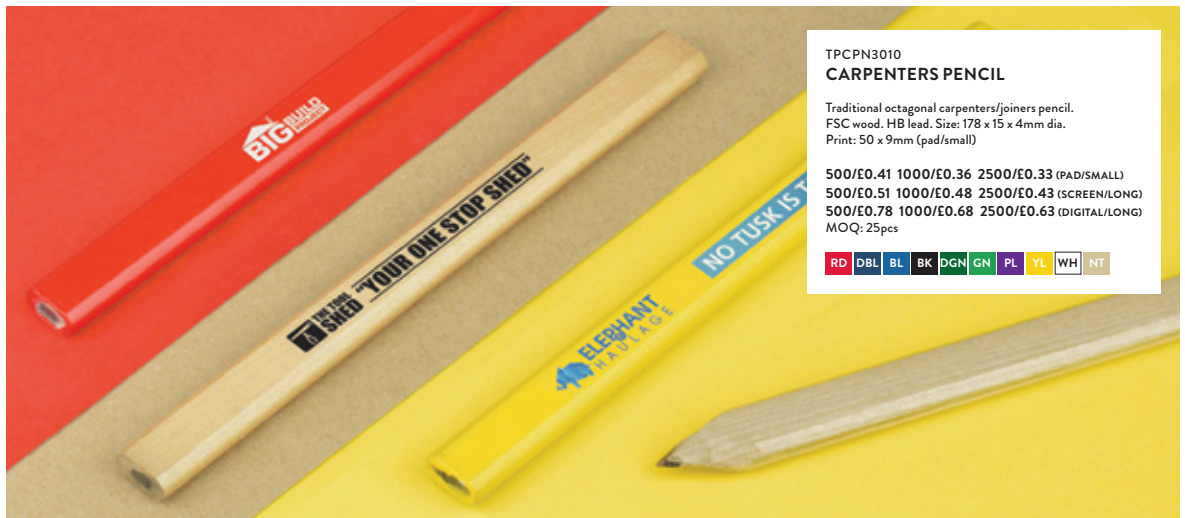

TPCPN3010
CARPENTERS PENCIL

500/£0.41 1000/£0.36 2500/£0.33 (PAD/SMALL)
500/£0.51 1000/£0.48 2500/£0.43 (SCREEN/LONG)
500/£0.78 1000/£0.68 2500/£0.63 (DIGITAL/LONG)
MOQ: 25pcs

RD DBL BL BK DGN GN PL YL WH NT