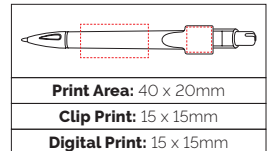

Standard	500/£0.74	1000/£0.66	2500/£0.61
Custom	1000/£3.76	2500/£2.01	5000/£1.45