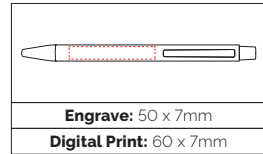

250/£1.39 500/£1.25 1000/£1.12

Metal Pens