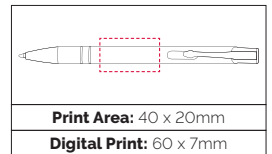

500/£0.45 1000/£0.41 2500/£0.38