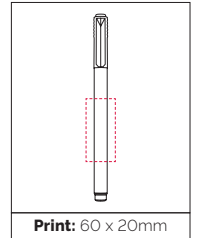

Product Size: 140 x 12mm
Weight: 9 gms
Ink Colour: Black or Blue
MOQ: 250 Pcs

500/£1.67 1000/£1.22 2500/£1.20

Highlighters

TPC000502

Slim Permanent Fine Liner Marker

With a permanent fine line nib, this European made marker writes on many surfaces including glass, metal, plastic and foil. Made from 90% recycled material specifically designed to resist water, smudging and fading. Available in 4 colours.