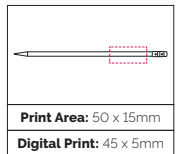

500/£0.31 1000/£0.25 2500/£0.21

TPCPN3009
Wood Black Pencil

All black wood gives this pencil an executive look! All black ferrule with matching black eraser. The pencil is supplied sharpened.

Pen Size: 189 x 7mm
Weight: 5 gms
Ink Colour: HB Pencil
MOQ: 25 Pcs