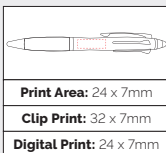

Pen Size: 136 x 11mm
Weight: 15 gms
Ink Colour: Bk, Bl, Rd
MOQ: 25 Pcs

500/£0.61 1000/£0.54 2500/£0.51

5

TPC914501 Shanghai Touch Ball Pen

A modern classic with stylus at the top of the plunger with white barrel with striking grip! For use with all your soft-touch devices!