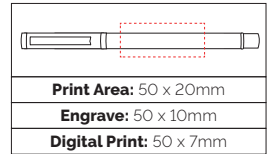

250/£1.68 500/£1.58 1000/£1.49