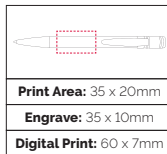

An exclusive design to The Printed Pen Guide with an ergonomic twist action located in the top. There is a satin finish on each colour of this pen.

Pen Size: 136 x 10mm
Weight: 21 gms
Ink Colour: Black
MOQ: 25 Pcs

250/£125 500/£117 1000/£109