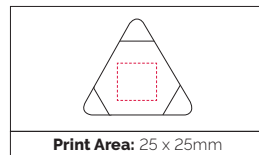

Highlighter Size: 79 x 70 x 13mm
Weight: 17 gms
Ink Colour: Amber, Yellow, Pink
MOQ: 25 Pcs