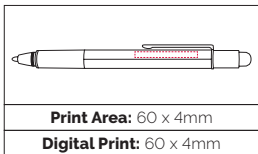

500/£0.96 1000/£0.89 2500/£0.84