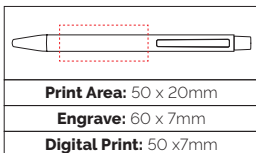

250/£0.97 500/£0.91 1000/£0.84