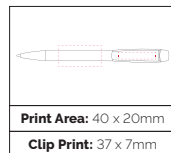

500/£0.94 1000/£0.89 3000/£0.84