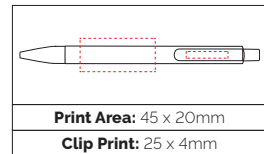

500/£0.56 1000/£0.50 2500/£0.46