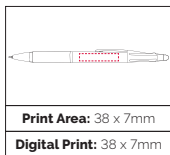

TPC120101
Trojan 4 Ink Stylus Ball Pen

A modern looking stylus pen with 4 ink colours in 1 pen all at a great price! Black, blue, red and green ink colours.

Pen Size: 142 x 12mm
Weight: 10 gms
Ink Colour: Bk, Bl, Rd, Gn
MOQ: 25 Pcs

Print Area: 38 x 7mm
Digital Print: 38 x 7mm

500/£0.71 1000/£0.64 2500/£0.59