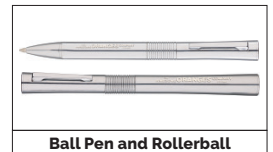

100/£13.92 250/£13.47 500/£13.00