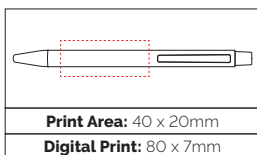

500/£0.53 1000/£0.45 2500/£0.43

TPC360101

Coffee Ball Pen

A stylish ball pen made in part from recycled coffee grind waste, therefore reducing the use of oil based plastic.