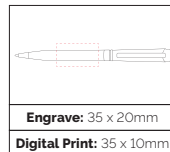

500/£3.51 1000/£3.35 2500/£3.23