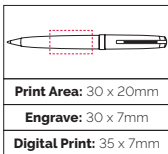

100/£4.24 250/£3.70 500/£3.53