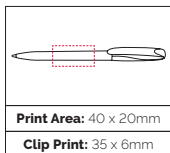

Choose the pen parts from 14 colours to create your own stylish ball pen made from recycled plastic from one of the greenest pen manufacturers in Europe. MOQ 500 pcs. 4 weeks lead time. Pantone matching available from 5000 pcs.

Pen Size: 146 x 10mm
Weight: 11gms
Ink Colour: Black or Blue
MOQ: 500 Pcs

500/£0.91 1000/£0.86 3000/£0.81