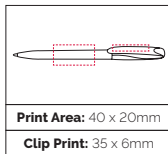

500/£0.81 1000/£0.76 3000/£0.71

**TPC551903
Boa M Ball Pen**

A twist action ball pen that includes a metal nose cone. Made in Germany with climate neutral production. 20% of the plastic in this pen is recycled ABS plastic. Includes a recycled refill with a writing length of 3000m. 4 weeks lead time. Pantone matching available from 3000pcs.

Pen Size: 146 x 15mm
Weight: 12 gms
Ink Colour: Black or Blue
MOQ: 500 Pcs