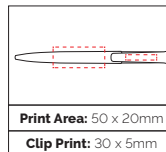

Quality twist action ball pen made in Europe from recycled PET single use water bottles. This pen comes with pre-printed eco credentials including the country of origin Italy!

Pen Size: 150 x 12mm
Weight: 12 gms
Ink Colour: Black
MOQ: 25 Pcs

500/£0.76 1000/£0.68 2500/£0.63