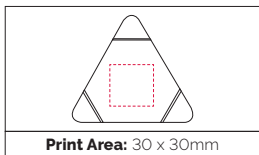

Presenting a stylishly crafted triangular highlighter, this writing tool is not only distinctive in shape but also provides a delightful array of highlighter colors.

Highlighter Size: 90 x 80 x 13mm
Weight: 21 gms
Ink Colour: Green, Yellow, Pink
MOQ: 25 Pcs