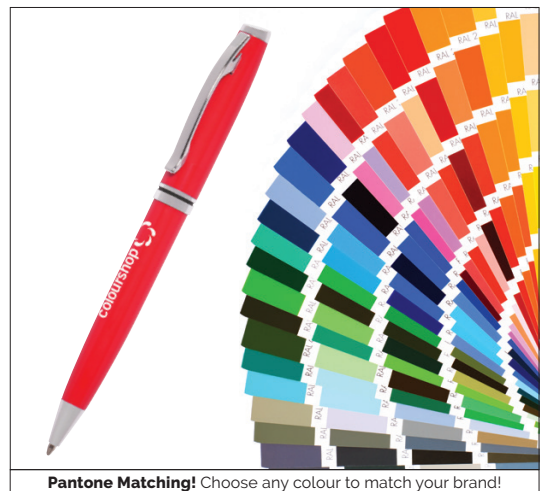

TPC281201
**Custom Colour
Ball Pen**

Twist action ball pen that can be Pantone matched from just 1000 pieces. Simply specify your chosen colour and we'll deliver your bespoke made pen! Features includes a distinctive chrome band with matching trims to accent the pen. 8 week lead time.

Pen Size: 137 x 11mm
Weight: 23 gms
Ink Colour: Black
MOQ: 1000 Pcs

Print Area: 40 x 15mm
Engrave: 40 x 7mm
Digital Print: 40 x 7mm

1000/£3.76 2500/£3.47 5000/£3.20