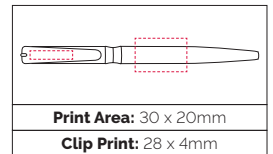

100/£10.12 250/£9.59 500/£9.16