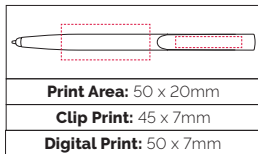

500/£0.61 1000/£0.53 2500/£0.50