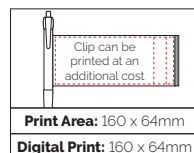

Pen Size: 152 x 13mm
Weight: 19 gms
Ink Colour: Black
MOQ: 25 Pcs

500/£0.86 1000/£0.81 2500/£0.76

TPC390101
Rohill Banner Ball Pen

A push action ball pen with a pull out banner. Prices include printing to both sides of the banner in a 4 colour process print. Please allow 6 weeks for delivery.

Closed View

Pen Size: 148 x 12mm
Weight: 14 gms
Ink Colour: Bk or Bl
MOQ: 500 Pcs

500/£1.27 1000/£0.84 2500/£0.73

TPC880101
Banner Ball Pen

A pen with a very large roll out banner which can be printed both sides in full colour. Each order is bespoke – please allow 6 weeks for delivery.