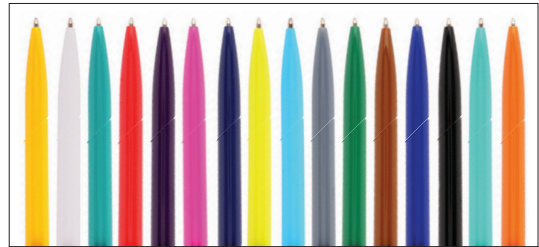

Colours Available