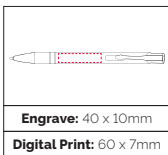

250/£0.91 500/£0.84 1000/£0.76