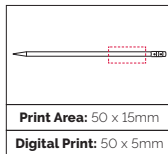

500/£0.31 1000/£0.25 2500/£0.21