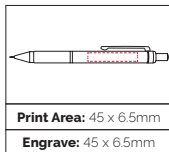

500/£1.07 1000/£1.01 2500/£0.96