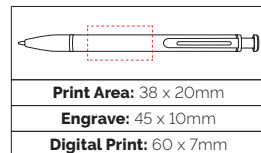

250/£1.40 500/£1.32 1000/£1.24