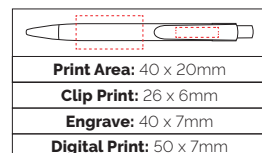

500/£0.50 1000/£0.46 2500/£0.43

Bamboo Barrel

Bamboo is a natural product that is 100% biodegradable and is cultivated without the use of pesticides and a lot less water than other 'crops'. We use Bamboo from sustainable sources to create barrels that are both attractive and durable.

Bamboo Barrel