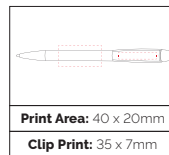

Print Area: 40 x 20mm
Clip Print: 35 x 7mm

500/£1.82 1000/£1.73 3000/£1.65