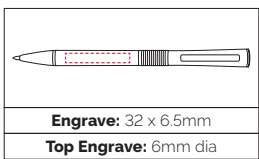

100/£5.51 250/£5.28 500/£5.05

TPC950401
**Hi-Chrome
Rollerball**

A modern-look, capped Rollerball with Hi-Chrome finish offered as an 'engrave only' marking option - engraving can also be applied to the top of the pen for that very subtle finish. Can be supplied on its own or as a set with the matching ball pen. Available as a set - see page 100.

Pen Size: 138 x 10mm
Weight: 34 gms
Ink Colour: Black
MOQ: 25 Pcs