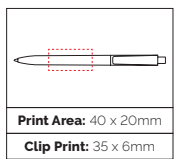

500/£0.92 1000/£0.87 3000/£0.83