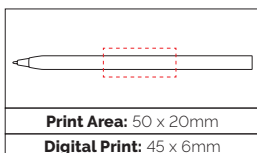

500/£0.45 1000/£0.41 2500/£0.38