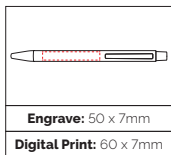

Pen Size: 136 x 10mm

Weight: 21 gms

Ink Colour: Black

MOQ: 25 Pcs

250/£1.27 500/£1.16 1000/£1.02

Available as a set See PG 98

Metal Pens

Top. Ball Pen Mid. Mechanical Pencil Bottom. Rollerball

TPC923602
Travis Noir
Ball Pen

A super sleek all black version of the soft feel Travis ball pen. The chrome engraving stands out beautifully on this surface! Available on its own or as part of a set.

Pen Size: 136 x 10mm
Weight: 21 gms
Ink Colour: Black
MOQ: 25 Pcs