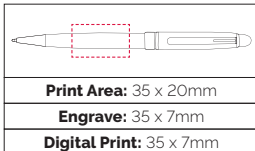

Standard	250/£1.70	500/£1.60	1000/£1.50
Chrome	250/£2.24	500/£2.13	1000/£2.01