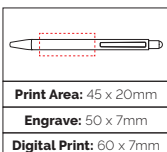

Pen Size: 139 x 12mm

Weight: 10 gms

Ink Colour: Black

MOQ: 25 Pcs

500/£0.79 1000/£0.74 2500/£0.69

Bamboo Barrel

Bamboo is a natural product that is 100% biodegradable and is cultivated without the use of pesticides and a lot less water than other 'crops'. We use Bamboo from sustainable sources to create barrels that are both attractive and durable.

Pen Size: 141 x 11mm

Weight: 8 gms

Ink Colour: Black

MOQ: 25 Pcs

500/£0.76 1000/£0.71 2500/£0.66

TPC982601
**Phone Up Bamboo
Ball Pen**

Not only a useful option, with a phone holder and stylus, this push action model also features a smooth Bamboo barrel from a sustainable source.

Pen Size: 145 x 12mm

Weight: 11 gms

Ink Colour: Black

MOQ: 25 Pcs

500/£0.83 1000/£0.78 2500/£0.73

TPC731404
**Nimrod Bamboo
Ball Pen**

The promotional bamboo ball pen with silicone stylus, iron clip and ABS plastic trim is a stylish and versatile writing tool with added eco credentials. Available in natural with black stylus.