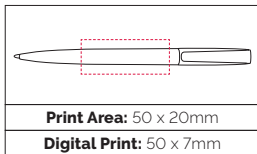

500/£0.36 1000/£0.30 2500/£0.26