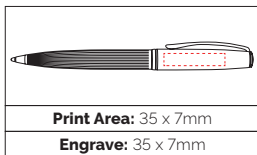

250/£3.45 500/£3.28 1000/£2.99

TPC000301

**Bonita
Ball Pen**

A metal twist action ball pen with a uniquely textured barrel with a striking chrome finish. The contrasting top section of the pen is finished in satin smooth black coating that can be engraved to produce a stunning chrome logo design or message.

Pen Size: 137 x 11mm

Weight: 30 gms

Ink Colour: Black

MOQ: 25 Pcs