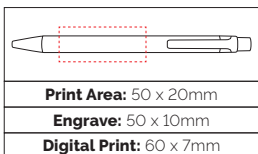

Pen Size: 149 x 10mm
Weight: 12 gms
Ink Colour: Black
MOQ: 25 Pcs

500/£0.96 1000/£0.89 2500/£0.84

Eco Pens

|

24

TPC982301
Hale Card Ball Pen

As well as using less plastic by having a card barrel, the trim is made from recyclable plastic.

Pen Size: 142 x 10mm
Weight: 6 gms
Ink Colour: Black
MOQ: 25 Pcs

500/£0.38 1000/£0.31 2500/£0.28

TPC800901
Ayr Card Ball Pen

As well as using less plastic by having a card barrel, the trims are made from plastic made up of 50% Wheat plastic from a natural and sustainable source.