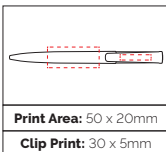

Quality twist action ball pen made in Europe from recycled RPET from used water bottles. Pen has eco credentials on the side.

Pen Size: 150 x 12mm
Weight: 12 gms
Ink Colour: Black
MOQ: 25 Pcs

500/£0.76 1000/£0.68 2500/£0.63