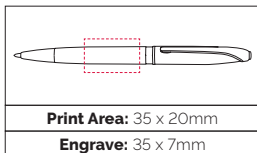

Chrome	100/£5.16	250/£4.59	500/£4.37
Gold	100/£5.84	250/£5.23	500/£5.00