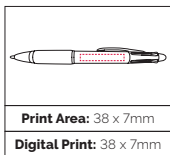

Pen Size: 145 x 10mm

Weight: 7 gms

Ink Colour: Black

MOQ: 25 Pcs

500/£0.56 1000/£0.50 2500/£0.46

Wheat Version Available! See PG 29

TPC442701
Quad 4 Colour Ball Pen

Why have one ink colour when you can have 4? A very well made pen that any recipient would be pleased to receive. Black, blue, red and green ink.

Pen Size: 142 x 12mm
Weight: 11 gms
Ink Colour: Bk, Bl, Rd, Gn
MOQ: 25 Pcs

Print Area: 38 x 7mm
Digital Print: 38 x 7mm

500/£0.53 1000/£0.48 2500/£0.45

TPC120101
Trojan 4 Ink Stylus Ball Pen

A modern looking stylus pen with 4 ink colours in 1 pen all at a great price! Black, blue, red and green ink colours.