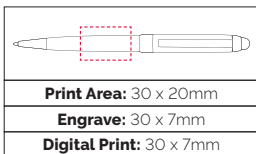

250/£2.18 500/£2.06 1000/£1.95