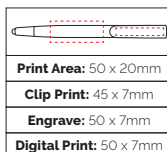

Pen Size: 141 x 11mm

Weight: 8 gms

Ink Colour: Black

MOQ: 25 Pcs

500/£0.76 1000/£0.71 2500/£0.66

TPC982601
**Phone Up Bamboo
Ball Pen**

Not only a useful option, with a phone holder and stylus, this push action model also features a smooth Bamboo barrel from a sustainable source.

Pen Size: 145 x 12mm

Weight: 11 gms

Ink Colour: Black

MOQ: 25 Pcs

500/£0.83 1000/£0.78 2500/£0.73

TPC731404
**Nimrod Bamboo
Ball Pen**

The promotional bamboo ball pen with silicone stylus, iron clip and ABS plastic trim is a stylish and versatile writing tool with added eco credentials. Available in natural with black stylus.