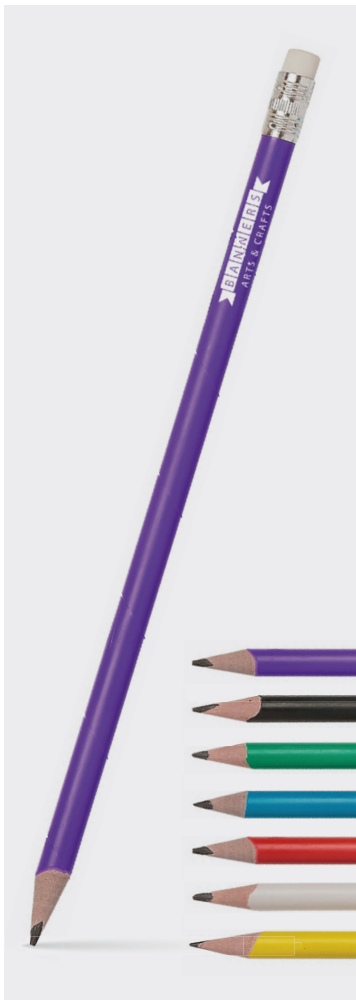

Sleeve Size: Made to order
Branding Area: Edge to edge
MOQ: 50 Pcs

Open View

500/£0.91 1000/£0.84 2500/£0.81

Pen Boxes

Pencils

—

120

TPC444201
Recycled Plastic Pencil