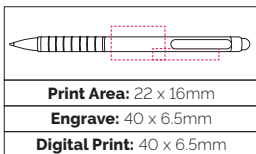

Standard	250/£1.17	500/£1.09	1000/£1.02
Tropical	250/£1.17	500/£1.09	1000/£1.02
Deluxe	250/£1.24	500/£1.16	1000/£1.07

TPC921501 HL Soft Stylus	TPC921502 HL Tropical Stylus	Solid Black (No Rings) Bronze Charcoal Rose Gold Gold TPC921503 HL Deluxe Stylus