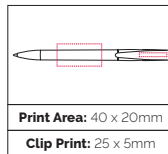

500/£1.32 1000/£1.25 3000/£1.19

TPC550216

Cobra MM Ball Pen

A high quality twist action ball pen that includes a metal nose cone and a metal clip. Made with climate neutral production. 20% of the plastic in this pen is recycled ABS plastic. Includes a recycled refill with a writing length of 3000m. 4 weeks lead time. Pantone matching available from 3000pcs.

Pen Size: 142 x 10mm

Weight: 14 gms

Ink Colour: Black or Blue

MOQ: 500 Pcs