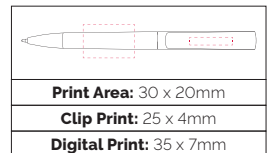

Candy	500/£0.38	1000/£0.31	2500/£0.28
Argente	500/£0.40	1000/£0.33	2500/£0.30