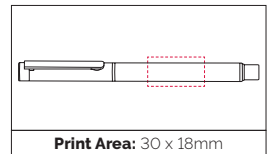

Print Area: 30 x 18mm

100/£16.78 250/£15.02 500/£14.38