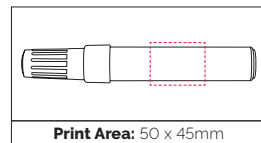

Product Size: 110 x 16mm
Weight: 11 gms
Ink Colour: Red, Black, Green, Blue
MOQ: 25 Pcs

500/£0.97 1000/£0.92 2500/£0.86