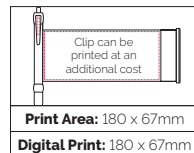

Closed View

500/£1.39 1000/£0.94 2500/£0.81