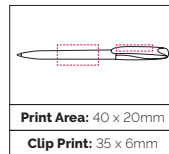

500/£1.20 1000/£1.14 3000/£1.07