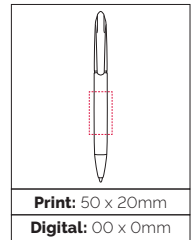

Highlighter Size: 143 x 20mm

Weight: 10 gms

Ink Colour: Black Pen and Yellow Highlighter

MOQ: 25 Pcs

500/£0.76 1000/£0.68 2500/£0.63