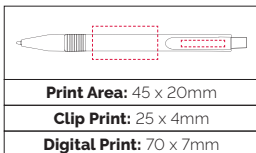

Cayman	500/£0.38	1000/£0.31	2500/£0.28
Gold	500/£0.45	1000/£0.38	2500/£0.35