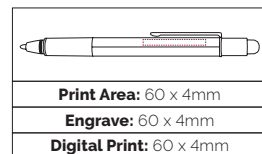

500/£4.83 1000/£4.64 2500/£4.44

Bamboo Barrel

Bamboo is a natural product that is 100% biodegradable and is cultivated without the use of pesticides and a lot less water than other 'crops'. We use Bamboo from sustainable sources to create barrels that are both attractive and durable.

Bamboo Barrel