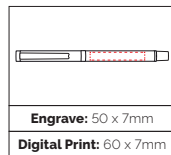

Pen Size: 136 x 10mm
Weight: 21 gms
Ink Colour: Pencil
MOQ: 25 Pcs

250/£1.32 500/£1.39 1000/£1.24

TPC731901
Travis Noir
Rollerball

An all black rollerball in a chic soft feel finish with chrome undercoating. A matching ball pen and pencil also available! Priced as engraved.

Pen Size: 136 x 10mm
Weight: 17 gms
Ink Colour: Black
MOQ: 25 Pcs

250/£1.86 500/£1.72 1000/£1.57

TPC730903

Beck Gold Ball Pen

A gold trim version of our best selling metal ball pen. Incredible value in this pen! Gold trim undercoat (shows gold when engraved).