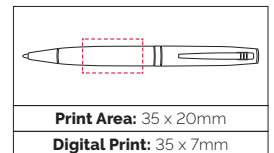

250/£1.78 500/£1.68 1000/£1.58