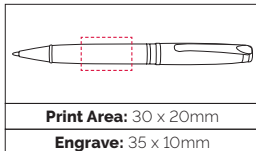

Standard	100/£6.98	250/£6.34	500/£6.06
Pantone	1000/£6.25	2500/£5.82	5000/£5.56

TPC860301 Valentino Rollerball

A prestigious, high gloss capped Rollerball in a classical style. This pen has a chrome undercoat to the top and bottom barrel for a mirror finish when engraved (is available at an additional cost). Pantone matching available MOQ 1000 pcs.

Pen Size: 138 x 12mm
Weight: 37 gms
Ink Colour: Black
MOQ: 25 Pcs