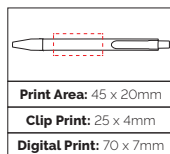

500/£0.36 1000/£0.30 2500/£0.26

TPC982401
**Cayman Wheat
Ball Pen**

A push action favourite made from 60% Wheat plastic from a natural and sustainable source.

Pen Size: 144 x 10mm
Weight: 8 gms
Ink Colour: Black
MOQ: 25 Pcs