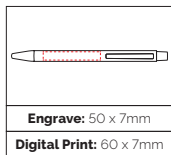

250/£1.32 500/£1.39 1000/£1.24

TPC731901
Travis Noir
Rollerball

An all black rollerball in a chic soft feel finish with chrome undercoating. A matching ball pen and pencil also available! Priced as engraved.

Pen Size: 136 x 10mm
Weight: 17 gms
Ink Colour: Black
MOQ: 25 Pcs