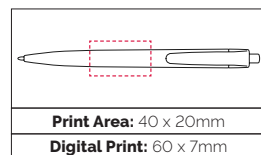

500/£0.43 1000/£0.36 2500/£0.33

Coffee Barrel

Carefully crafted from recycled coffee ground waste, contributes to a sustainable and eco-friendly approach by significantly diminishing our reliance on oil-based plastic materials, thus making a meaningful impact on environmental conservation.

Coffee Barrel