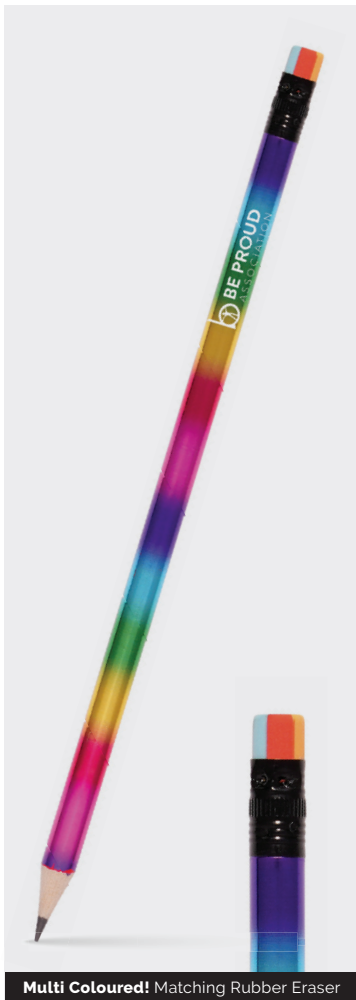

TPC441001
HB Rubber Tipped Pencil

A traditional wooden pencil with a silver ferrule and eraser tip. HB lead. Pencil is supplied sharpened.

Pen Size: 189 x 7mm
Weight: 5 gms
Ink Colour: HB Pencil
MOQ: 25 Pcs

500/£0.31 1000/£0.25 2500/£0.21

TPCPN3009
Wood Black Pencil

All black wood gives this pencil an executive look! All black ferrule with matching black eraser. The pencil is supplied sharpened.

Pen Size: 189 x 7mm
Weight: 5 gms
Ink Colour: HB Pencil
MOQ: 25 Pcs

500/£0.35 1000/£0.28 2500/£0.25

Multi Coloured! Matching Rubber Eraser

TPC000469

Rainbow Pencil

This vibrant HB pencil has a metallic rainbow inspired barrel and matching eraser and is finished with a stylish black ferrule. Available in rainbow only.