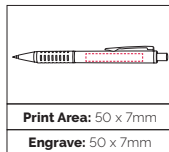

Integral Eraser!

Pen Size: 134 x 10mm
Weight: 16 gms
Ink Colour: 2B Lead
MOQ: 25 Pcs

500/£1.57 1000/£1.47 2500/£1.40

TPC770702
Lysander Rose Gold Pencil

An elegant twist action 0.7mm pencil in high gloss with Rose Gold Trim. Pencil can be engraved to show Rose Gold at an additional cost.