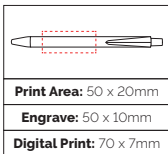

Pen Size: 137 x 10mm
Weight: 18 gms
Ink Colour: Black
MOQ: 25 Pcs

250/£0.92 500/£0.86 1000/£0.78

Blue, Nimrod Ball Pen Green, Nimrod Tropical Rainbow, Nimrod Rainbow

TPC731401/2/3

The Nimrod Collection

A sleek modern design in this stylus ball pen which has a positive tactile quality. The pen can be engraved or digitally printed – price shown is for an engraved finish. The rainbow version is engrave only and has a metallic finish.

Pen Size: 137 x 10mm

Weight: 18 gms

Ink Colour: Black

MOQ: 25 Pcs

Nimrod	250/£0.97	500/£0.91	1000/£0.83
Tropical	250/£0.97	500/£0.91	1000/£0.83
Rainbow	250/£1.22	500/£1.14	1000/£1.06

TPC280401
**Active
Ball Pen**

An attractive push action ball pen with unique clip available in an array of vibrant colours.

Pen Size: 141 x 10mm
Weight: 22 gms
Ink Colour: Black
MOQ: 25 Pcs

250/£1.04 500/£0.97 1000/£0.91

TPC580401
**Neptune
Ball Pen**