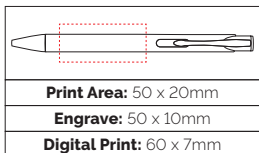

250/£1.30 500/£1.22 1000/£1.14

TPC730904