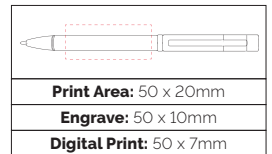

250/£2.59 500/£2.46 1000/£2.33