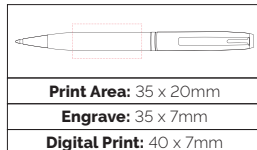

Standard	250/£2.64	500/£2.51	1000/£2.38
Gold	250/£2.79	500/£2.66	1000/£2.52