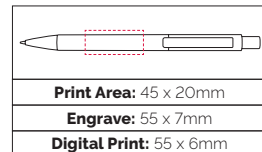

500/£0.97 1000/£0.92 2500/£0.87

Bamboo Barrel

Bamboo is a natural product that is 100% biodegradable and is cultivated without the use of pesticides and a lot less water than other 'crops'. We use Bamboo from sustainable sources to create barrels that are both attractive and durable.

Bamboo Barrel