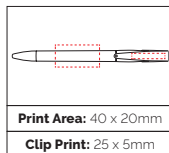

This pen is made up of 100% recycled ABS plastic. Includes a recycled refill with a writing length of 3000m. All parts of the product can be customised between the 14 colours available. 4 weeks lead time. Pantone matching available from 5000 pcs.

Pen Size: 142 x 10mm
Weight: 10 gms
Ink Colour: Black or Blue
MOQ: 500 Pcs

500/£0.91 1000/£0.86 3000/£0.81