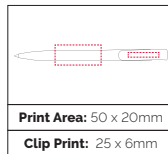

500/£1.22 1000/£1.16 3000/£1.09

**TPC550304
Jona MM Ball Pen**

This push action ball pen includes high gloss parts, including a metal nose cone and metal clip. Made in Germany with climate neutral production. 20% of the plastic in this pen is recycled ABS plastic. Includes a recycled refill with a writing length of 3000m. 4 weeks lead time. Pantone matching available from 5000pcs.

Pen Size: 146 x 10mm
Weight: 14 gms
Ink Colour: Black or Blue
MOQ: 500 Pcs