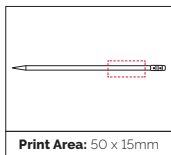

Print Area: 50 x 15mm

500/£0.40 1000/£0.33 2500/£0.30