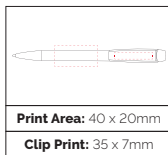

Print Area: 40 x 20mm
Clip Print: 35 x 7mm

500/£1.30 1000/£1.24 3000/£1.17

**TPC552307
Zeno MM Ball Pen**

A high quality push action ball pen including a metal nose cone and metal clip. Made with climate neutral production. 20% of the plastic in this pen is recycled ABS plastic. Includes a recycled refill with a writing length of 3000m. 4 weeks lead time. Pantone matching available from 5000pcs.

Pen Size: 148 x 12mm
Weight: 17 gms
Ink Colour: Black or Blue
MOQ: 500 Pcs