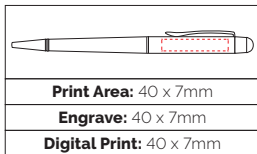

250/£2.01 500/£1.90 1000/£1.80