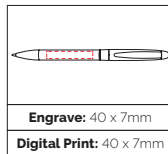

A twist action ball pen with a soft touch matt black barrel and chrome undercoat. A larger engrave area (rotary) is available at an additional cost.

Pen Size: 137 x 10mm
Weight: 25 gms
Ink Colour: Black
MOQ: 25 Pcs

250/£3.48 500/£3.32 1000/£3.02