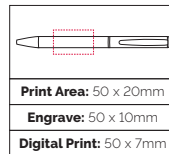

A slim-line metal twist action ball pen in a vibrant finish, making this a timeless classic.

Pen Size: 138 x 10mm
Weight: 17 gms
Ink Colour: Black
MOQ: 25 Pcs