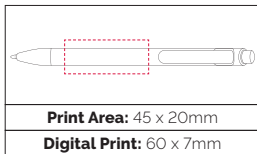

500/£0.45 1000/£0.38 2500/£0.35