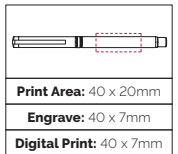

Matt	100/£4.16	250/£3.61	500/£3.45
Softfeel	100/£4.39	250/£4.21	500/£4.01