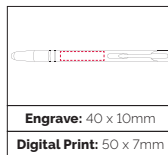

A soft feel stylus version of one of our most popular metal pens in a range of vibrant colours. Marking is by engraving or digital print.

Pen Size: 138 x 10mm
Weight: 17 gms
Ink Colour: Black
MOQ: 25 Pcs

250/£0.97 500/£0.91 1000/£0.83