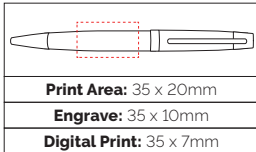

Matt	250/£2.62	500/£2.49	1000/£2.36
Softfeel	250/£3.27	500/£3.12	1000/£2.84