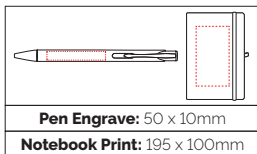

MOLE MATE DUO

A5 Mole Notebook and Matching Coloured Pen

2-in-1 A5 Mole Notebook with a matching Mole Mate Ball Pen, sourced to perfectly colour coordinate. Available in a variety of colours. Price includes a 1 col print to book & engraving to the pen. Pen is made from GRS certified recycled aluminium.

Pen Size: 139 x 10mm
Notebook Size: 210 x 142 x 15mm
Ink Colour: Black
Set Weight: 301 gms

250/£4.32 500/£4.01 1000/£3.70