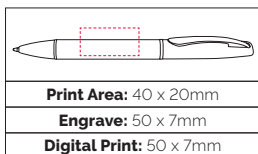

Pen Size: 143 x 11mm

Weight: 15 gms

Ink Colour: Black

MOQ: 25 Pcs

500/£0.97 1000/£0.92 2500/£0.87

Bamboo Barrel

Bamboo is a natural product that is 100% biodegradable and is cultivated without the use of pesticides and a lot less water than other 'crops'. We use Bamboo from sustainable sources to create barrels that are both attractive and durable.

Bamboo Barrel

TPC000102

Arrow Bamboo Ball Pen

A quality twist action pen comprised of a bamboo barrel from a sustainable source, alongside attractive chrome trims, which adds a substantial and weighty feel to the product.

Pen Size: 140 x 11mm

Weight: 24 gms

Ink Colour: Black

MOQ: 25 Pcs

500/£3.17 1000/£3.02 2500/£2.89

TPC690102

Systemo Bamboo Ball Pen

The hexagonal 6-in-1 eco-friendly bamboo multi-functional ball pen is a versatile tool that will redefine your everyday life. Equipped with a metal clip, metal tip, soft stylus, 'slot' screwdriver, 'Phillips' screwdriver, cm/ inch rule and a spirit level. This pen is an all-in-one wonder.