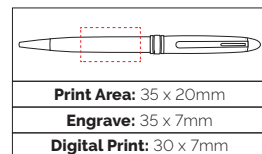

500/£2.23 1000/£2.13 2500/£2.03

Wood Barrel

The wood we use in our pens is from the 'Birch' family and is a natural product that is 100% biodegradable and is from a sustainable source and helps reduce the use of traditional metal or oil based plastics.

Wood Barrel