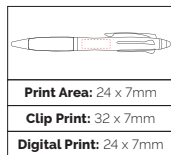

Pen Size: 142 x 12mm
Weight: 11 gms
Ink Colour: Bk, Bl, Rd, Gn
MOQ: 25 Pcs

Print Area: 38 x 7mm
Digital Print: 38 x 7mm

500/£0.53 1000/£0.48 2500/£0.45

TPC120101
Trojan 4 Ink Stylus Ball Pen

A modern looking stylus pen with 4 ink colours in 1 pen all at a great price! Black, blue, red and green ink colours.

Pen Size: 142 x 12mm
Weight: 10 gms
Ink Colour: Bk, Bl, Rd, Gn
MOQ: 25 Pcs

Print Area: 38 x 7mm
Digital Print: 38 x 7mm

500/£0.71 1000/£0.64 2500/£0.59

TPC981801
Shanghai Multi Ink Ball Pen

A modern multi ink version of an industry favourite! Comes complete with a stylus, comfort grip and 3 ink re-fills - black, blue and red ink.

Pen Size: 136 x 11mm
Weight: 15 gms
Ink Colour: Bk, Bl, Rd
MOQ: 25 Pcs

Print Area: 24 x 7mm
Clip Print: 32 x 7mm
Digital Print: 24 x 7mm

500/£0.61 1000/£0.54 2500/£0.51

Wheat & Bamboo Versions Available! See PG 29 & 32