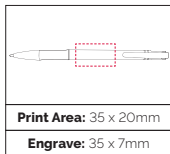

250/£119 500/£111 1000/£104