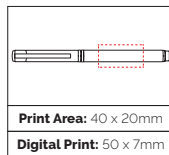

A super stylish 0.7mm capped rollerball with metal trim for a high end vibe. A smooth writing experience guaranteed!

Pen Size: 140 x 11mm
Weight: 15 gms
Ink Colour: Black
MOQ: 25 Pcs

500/£0.83 1000/£0.74 2500/£0.69