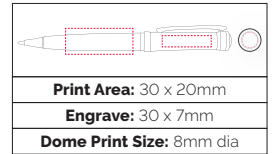

250/£2.97	500/£2.82	1000/£2.69