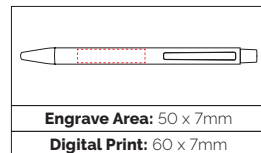

250/£1.27 500/£1.16 1000/£1.02