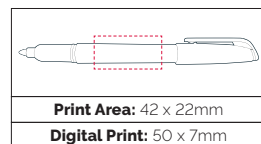

500/£1.67 1000/£1.22 2500/£1.20

Highlighters