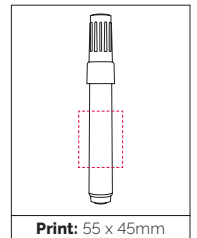

Product Size: 142 x 10mm

Weight: 7 gms

Ink Colour: Blue, Black, Green, Red

MOQ: 25 Pcs

500/£0.74 1000/£0.66 2500/£0.61

TPC000500

Jumbo Permanent Marker

With a permanent extra-large nib, this European made permanent marker writes on many surfaces including glass, metal, plastic and foil. Specifically designed to resist water, smudging and fading. Available in 4 colours.