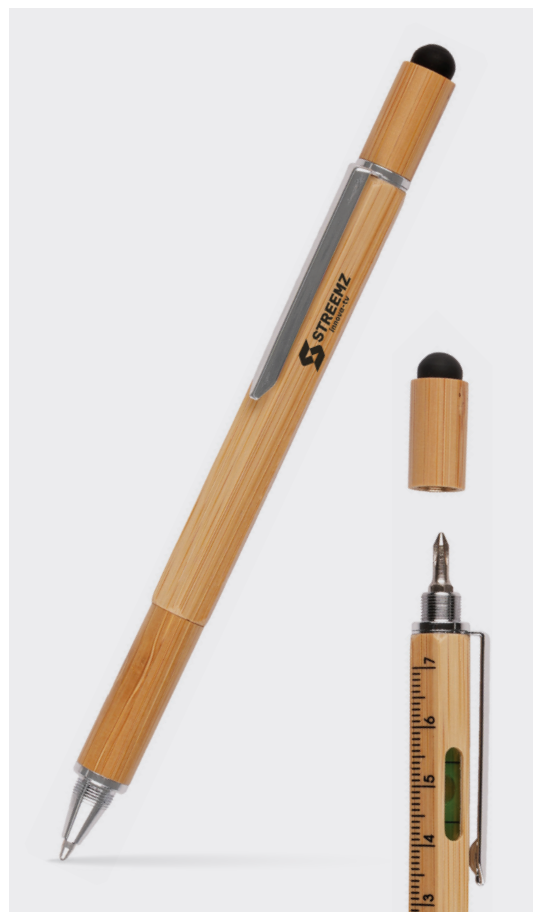

Pen Size: 143 x 11mm

Weight: 15 gms

Ink Colour: Black

MOQ: 25 Pcs

500/£0.97 1000/£0.92 2500/£0.87

Bamboo Barrel

Bamboo is a natural product that is 100% biodegradable and is cultivated without the use of pesticides and a lot less water than other 'crops'. We use Bamboo from sustainable sources to create barrels that are both attractive and durable.

Bamboo Barrel

TPC000102

Arrow Bamboo Ball Pen

A quality twist action pen comprised of a bamboo barrel from a sustainable source, alongside attractive chrome trims, which adds a substantial and weighty feel to the product.

Pen Size: 140 x 11mm

Weight: 24 gms

Ink Colour: Black

MOQ: 25 Pcs

500/£3.17 1000/£3.02 2500/£2.89

TPC690102

Systemo Bamboo Ball Pen

The hexagonal 6-in-1 eco-friendly bamboo multi-functional ball pen is a versatile tool that will redefine your everyday life. Equipped with a metal clip, metal tip, soft stylus, 'slot' screwdriver, 'Phillips' screwdriver, cm/ inch rule and a spirit level. This pen is an all-in-one wonder.

Pen Size: 143 x 11mm

Weight: 23 gms

Ink Colour: Black

MOQ: 25 Pcs

500/£4.83 1000/£4.64 2500/£4.44

Bamboo Barrel

Bamboo is a natural product that is 100% biodegradable and is cultivated without the use of pesticides and a lot less water than other 'crops'. We use Bamboo from sustainable sources to create barrels that are both attractive and durable.