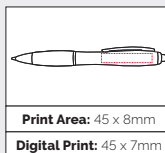

Pen Size: 138 x 11mm
Weight: 11 gms
Ink Colour: Black
MOQ: 25 Pcs

500/£0.36 1000/£0.31 2500/£0.28

2

TPCPN0046 Shanghai Classic Ball Pen

A curvy push action ball pen with a huge choice of barrel colours.

Pen Size: 138 x 11mm
Weight: 11 gms
Ink Colour: Black
MOQ: 25 Pcs