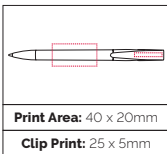

500/£0.89 1000/£0.84 3000/£0.79

TPC550212

Cobra M Ball Pen

A high quality twist action ball pen that includes a metal nose cone. Made with climate neutral production. 20% of the plastic in this pen is recycled ABS plastic. Includes a recycled refill with a writing length of 3000m. 4 weeks lead time. Pantone matching available from 5000pcs.

Pen Size: 142 x 10mm

Weight: 13 gms

Ink Colour: Black or Blue

MOQ: 500 Pcs