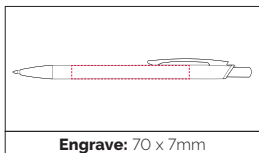

250/£0.86 500/£0.79 1000/£0.71