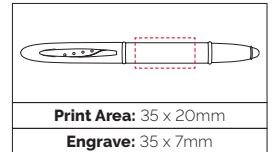

100/£4.04 250/£3.51 500/£3.35