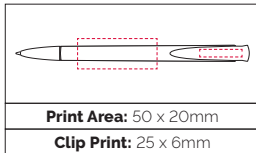

Standard	500/£0.76	1000/£0.71	3000/£0.61
Pantone	3000/£0.92		

Jona Recycled Pantone Matched 6 Week Lead Time

MOQ 3000 PCS

Pantone Matching applies to the whole pen only

Jona Recycled Standard 4 Week Lead Time

MOQ 500 PCS

Standard Colours Available   Mix and match the 3 parts!