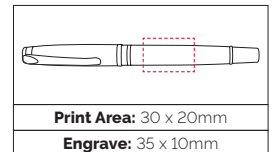

Pen Size: 138 x 12mm
Weight: 37 gms
Ink Colour: Black
MOQ: 25 Pcs

100/£8.12 250/£7.43 500/£7.11

TPC541001
**Klio Eterna I-Roq
 Ball Pen**

An ultra-modern look in this prestige pen with perfect weight and balance from Germany's oldest promotional pen supplier. There is a soft feel black barrel version available at an additional cost. 8000 metre write out length refill! 4 week delivery.