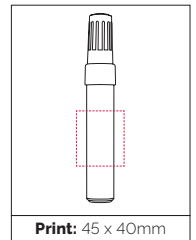

Highlighter Size: 110 x 16mm

Weight: 12 gms

Ink Colour: Green, Blue, Pink, Yellow

MOQ: 25 Pcs

500/£0.84 1000/£0.79 2500/£0.73