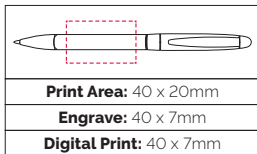

250/£2.62 500/£2.49 1000/£2.36