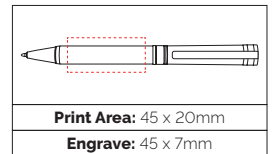

250/£2.71 500/£2.57 1000/£2.44