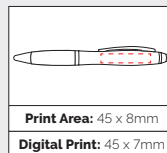

Pen Size: 138 x 11mm
Weight: 15 gms
Ink Colour: Black
MOQ: 25 Pcs

500/£0.45 1000/£0.40 2500/£0.36

6

TPC912201 Shanghai Soft Stylus Ball Pen

A curvy twist action ball pen with a colour matching soft stylus end piece. An all black version is also available - TPC912202BK.

Pen Size: 138 x 11mm
Weight: 15 gms
Ink Colour: Black
MOQ: 25 Pcs

500/£0.51 1000/£0.46 2500/£0.43

TPC800201
**Dime
Ball Pen**

A sleek ball pen with a two tone moulded barrel and clip with a chromed nose cone. A great print area to the barrel.