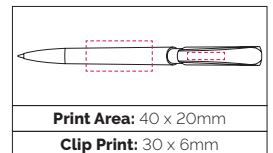

500/£1.98 1000/£1.88 3000/£1.78