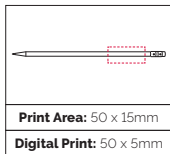

500/£0.30 1000/£0.23 2500/£0.20