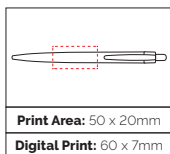

Pen Size: 142 x 10mm

Weight: 7 gms

Ink Colour: Black

MOQ: 25 Pcs

Print Area: 40 x 20mm
Clip Print: 25 x 4mm
Engrave: 40 x 10mm
Digital Print: 60 x 7mm

500/£0.53 1000/£0.46 2500/£0.45

Card
Barrel

Pen barrels can be made of many materials, but by using the tensile strength of recycled card you are using a material that will perform well as a barrel and will naturally compost over a relatively short period. Recycled card can also be recycled again, though eventually the recycled material will need to be downcycled into material used in clothing for example.

Card
Barrel

TPC982203
**Kane Wheat
Ball Pen**

A push action ball pen made from 30% less plastic with the addition of wheat straw. Available in amber, cyan, grey, natural and red.

Pen Size: 138 x 10mm
Weight: 6 gms
Ink Colour: Black
MOQ: 25 Pcs