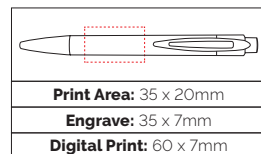

500/£0.79 1000/£0.74 2500/£0.69

Bamboo Barrel

Bamboo is a natural product that is 100% biodegradable and is cultivated without the use of pesticides and a lot less water than other 'crops'. We use Bamboo from sustainable sources to create barrels that are both attractive and durable.

Bamboo Barrel