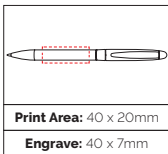

A substantial twist action ball pen with carbon fibre look lower barrel and a great print area. Carbon fibre finish can also be engraved to a great effect (at an additional cost).

Pen Size: 137 x 10mm
Weight: 25 gms
Ink Colour: Black
MOQ: 25 Pcs

250/£2.79 500/£2.66 1000/£2.52