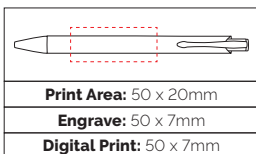

Pen Size: 136 x 11mm

Weight: 9 gms

Ink Colour: Black

MOQ: 25 Pcs

500/£0.79 1000/£0.74 2500/£0.69

TPC916101

Goa Bamboo Ball Pen

A quality pen featuring a Bamboo barrel from a sustainable source and attractive chrome trim.