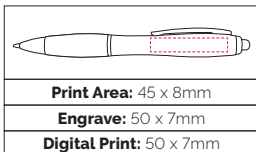

Pen Size: 145 x 12mm

Weight: 11 gms

Ink Colour: Black

MOQ: 25 Pcs

500/£0.83 1000/£0.78 2500/£0.73

TPC731404
**Nimrod Bamboo
Ball Pen**

The promotional bamboo ball pen with silicone stylus, iron clip and ABS plastic trim is a stylish and versatile writing tool with added eco credentials. Available in natural with black stylus.

Pen Size: 150 x 11mm

Weight: 15 gms

Ink Colour: Black

MOQ: 25 Pcs

500/£0.99 1000/£0.94 2500/£0.89

Bamboo Barrel

Bamboo is a natural product that is 100% biodegradable and is cultivated without the use of pesticides and a lot less water than other 'crops'. We use Bamboo from sustainable sources to create barrels that are both attractive and durable.

Pen Size: 138 x 11mm

Weight: 10 gms

Ink Colour: Black

MOQ: 25 Pcs

500/£0.92 1000/£0.87 2500/£0.83

TPC000103

Tian Bamboo Ball Pen

A stylish push action ball pen featuring a bamboo barrel made from a sustainable source with a coloured soft feel aluminium upper barrel. Available in black, dark blue, grey and khaki.