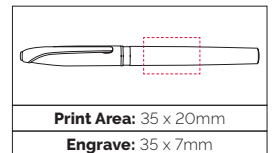

Chrome	100/£6.11	250/£5.49	500/£5.25
Gold	100/£6.44	250/£5.81	500/£5.56