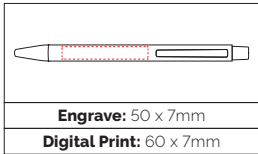

250/£1.39 500/£1.25 1000/£1.12