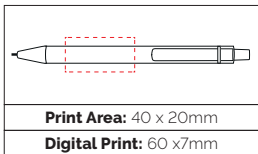

500/£0.48 1000/£0.41 2500/£0.38