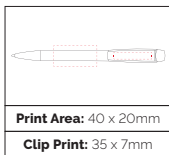

Print Area: 40 x 20mm
Clip Print: 35 x 7mm

500/£0.91 1000/£0.86 3000/£0.81

**TPC552304
Zeno M Ball Pen**

A high quality push action ball pen including a metal nose cone. Made with climate neutral production. 20% of the plastic in this pen is recycled ABS plastic. Includes a recycled refill with a writing length of 3000m. 4 weeks lead time. Pantone matching available from 5000pcs.

Pen Size: 148 x 12mm
Weight: 15 gms
Ink Colour: Black or Blue
MOQ: 500 Pcs