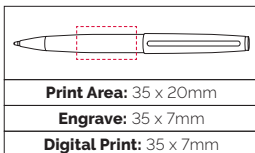

Matt	250/£2.92	500/£2.77	1000/£2.64
Softfeel	250/£3.37	500/£3.20	1000/£2.92

TPC710101

Panther Rollerball

A very substantial capped metal Rollerball in matt black. The brass barrel and cap are undercoated chrome for a mirror finish when engraved (engraving is offered at an additional cost). Also available as a set - see PG 99. Softfeel version is TPC710102.

Pen Size: 136 x 12mm

Weight: 33 gms

Ink Colour: Black

MOQ: 25 Pcs