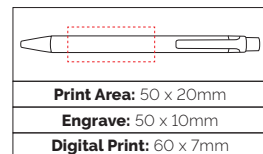

500/£0.38 1000/£0.31 2500/£0.28

Card Barrel

Pen barrels can be made of many materials, but by using the tensile strength of recycled card you are using a material that will perform well as a barrel and will naturally compost over a relatively short period. Recycled card can also be recycled again, though eventually the recycled material will need to be downcycled into material used in clothing for example.

Card Barrel