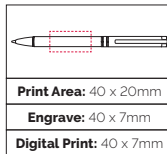

Matt	100/£4.08	250/£3.55	500/£3.38
Softfeel	100/£4.22	250/£4.04	500/£3.86