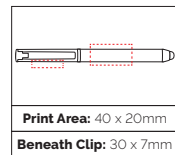

500/£0.86 1000/£0.81 2500/£0.76