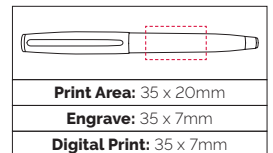

Matt	250/£2.97	500/£2.82	1000/£2.69
Softfeel	250/£3.70	500/£3.53	1000/£3.23