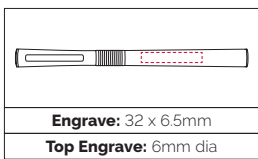

Print Area: 40 x 20mm
Engrave: 40 x 7mm
Digital Print: 40 x 7mm

100/£5.26 250/£4.69 500/£4.47

Top. Hi-Chrome Ball Pen Bottom. Hi-Chrome Rollerball

TPC950601
**Hi-Chrome
 Ball Pen**

A modern-look, twist action ball pen with a Hi-Chrome finish offered as an 'engrave only' marking option - engraving can also be applied to the top of the pen for that very subtle finish. Can be supplied on its own or as a set with the matching Rollerball. Available as a set - see page 100.

Pen Size: 138 x 10mm
Weight: 32 gms
Ink Colour: Black
MOQ: 25 Pcs

100/£5.51 250/£5.28 500/£5.05

TPC950401
**Hi-Chrome
 Rollerball**

A modern-look, capped Rollerball with Hi-Chrome finish offered as an 'engrave only' marking option - engraving can also be applied to the top of the pen for that very subtle finish. Can be supplied on its own or as a set with the matching ball pen. Available as a set - see page 100.

Pen Size: 138 x 10mm
Weight: 34 gms
Ink Colour: Black
MOQ: 25 Pcs

100/£6.14 250/£5.89 500/£5.63

Also available as a set! See PG 101

TPC951001/2

Ballad Chrome/Gold Ball Pen

Style, elegance and a weighty feel in this prestigious twist action ball pen. Has a chrome undercoat for a 'mirror' finish when engraved, gold pen has a brass engrave finish (engraving is available at an additional cost). Can be supplied on its own or as a set with the matching Rollerball.