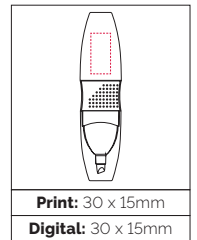

Highlighter Size: 116 x 19mm

Weight: 20 gms

Ink Colour: Green, Blue, Amber, Pink, Yellow

MOQ: 25 Pcs

500/£1.09 1000/£1.04 2500/£0.97