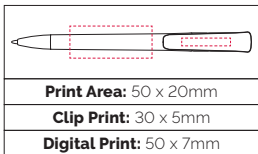

500/£0.48 1000/£0.41 2500/£0.38