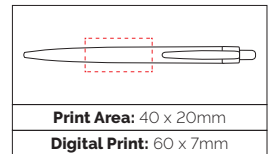

Pen Size: 138 x 20mm
Weight: 6 gms
Ink Colour: Black
MOQ: 25 Pcs

500/£0.31 1000/£0.25 2500/£0.21

TPC600202
**Twister Trans GT
Ball Pen**

A low cost twist action pen with a great quality refill and a large print area to the barrel. The pen has a vibrant translucent colour range (TPC600202) however the black and white colours have a solid finish (TPC600201).