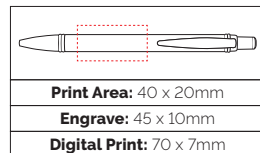

250/£0.97 500/£0.91 1000/£0.84