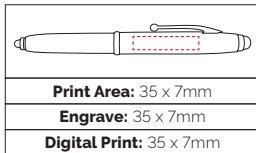

Lowton	250/£2.13	500/£2.01	1000/£1.90
Hi-Chrome	250/£3.14	500/£2.99	1000/£2.71
Deluxe	250/£2.24	500/£2.13	1000/£2.01