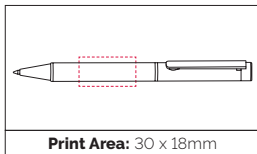

Print Area: 30 x 18mm

100/£14.00 250/£13.33 500/£12.76