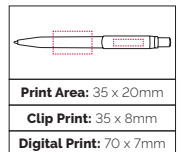

A European pen produced to a matt finish, barrel made from post-consumer recycled waste with excellent writing quality.

Pen Size: 140 x 10mm
Weight: 9 gms
Ink Colour: Black
MOQ: 25 Pcs