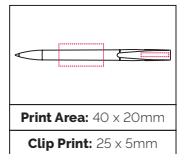

500/£1.65 1000/£1.57 3000/£1.49