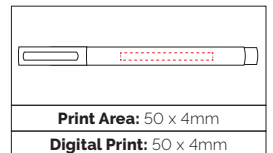

Standard	500/£0.46	1000/£0.41	2500/£0.38
Softfeel	5000/£0.41	10000/£0.40	

Plastic & Part Metal