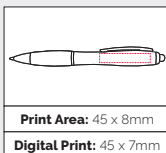

Pen Size: 138 x 11mm
Weight: 11 gms
Ink Colour: Black
MOQ: 25 Pcs

500/£0.36 1000/£0.31 2500/£0.28

2

TPCPN0046 Shanghai Classic Ball Pen

A curvy push action ball pen with a huge choice of barrel colours.

Pen Size: 138 x 11mm
Weight: 11 gms
Ink Colour: Black
MOQ: 25 Pcs