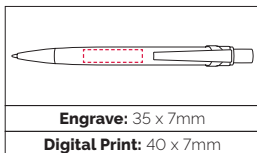

250/£1.34 500/£1.25 1000/£1.16