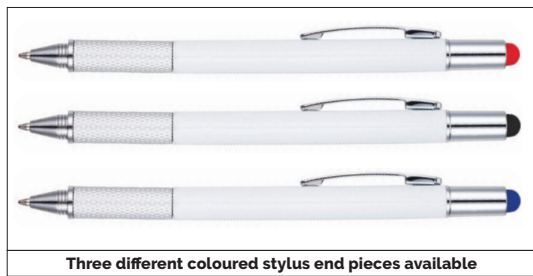

TPC800601
**System Tool
Ball Pen**

Choose the stylus colour to suit your brand! A hexagonal multi function pen with a soft stylus, slot screwdriver, Phillips screwdriver, cm rule, inch rule and a spirit level.

Pen Size: 149 x 10mm
Weight: 12 gms
Ink Colour: Black
MOQ: 25 Pcs

500/£0.96 1000/£0.89 2500/£0.84