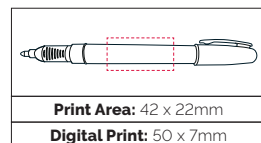

500/£1.14 1000/£1.09 2500/£1.02