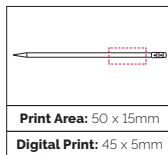

Pen Size: 186 x 7mm
Weight: 5 gms
Ink Colour: HB Pencil
MOQ: 25 Pcs

Print Area: 50 x 15mm
Digital Print: 45 x 5mm

500/£0.41 1000/£0.35 2500/£0.31

TPC440901

Scriber Pencil

An ideal budget mechanical pencil option with integral eraser and 0.7mm lead.