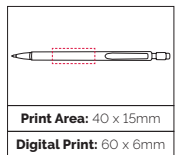

Print Area: 40 x 15mm
Digital Print: 60 x 6mm

500/£0.45 1000/£0.38 2500/£0.35