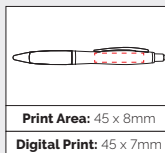

Pen Size: 138 x 11mm
Weight: 15 gms
Ink Colour: Black
MOQ: 25 Pcs

500/£0.45 1000/£0.40 2500/£0.36

6

TPC912201 Shanghai Soft Stylus Ball Pen

A curvy twist action ball pen with a colour matching soft stylus end piece. An all black version is also available - TPC912202BK.