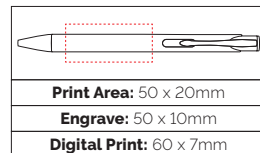

250/£1.30 500/£1.22 1000/£1.14