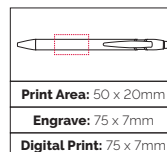

500/£0.99 1000/£0.94 2500/£0.89

Bamboo Barrel

Bamboo is a natural product that is 100% biodegradable and is cultivated without the use of pesticides and a lot less water than other 'crops'. We use Bamboo from sustainable sources to create barrels that are both attractive and durable.

Bamboo Barrel