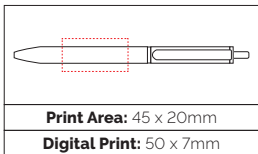

500/£0.54 1000/£0.38 2500/£0.45