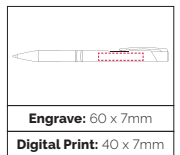

Pen Size: 138 x 10mm
Weight: 17 gms
Ink Colour: Black
MOQ: 25 Pcs

250/£0.97 500/£0.91 1000/£0.83

TPC731501
**Aladdin Soft
 Feel Ball Pen**

Outstanding value in this soft feel ball pen produced in a classic style with a choice of vibrant colours. Pricing is shown for an engraved finish.

Pen Size: 137 x 10mm
Weight: 18 gms
Ink Colour: Black
MOQ: 25 Pcs

250/£0.92 500/£0.86 1000/£0.78

Blue, Nimrod Ball Pen Green, Nimrod Tropical Rainbow, Nimrod Rainbow

TPC731401/2/3

The Nimrod Collection

A sleek modern design in this stylus ball pen which has a positive tactile quality. The pen can be engraved or digitally printed – price shown is for an engraved finish. The rainbow version is engrave only and has a metallic finish.