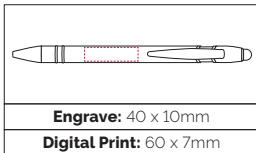

Nimrod	250/£0.97	500/£0.91	1000/£0.83
Tropical	250/£0.97	500/£0.91	1000/£0.83
Rainbow	250/£1.22	500/£1.14	1000/£1.06