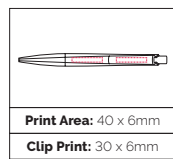

500/£1.19 1000/£1.12 3000/£1.06