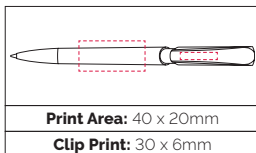

500/£1.25 1000/£1.19 3000/£1.12