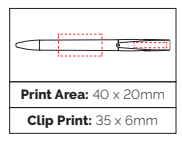

Bio	500/£1.20	1000/£1.14	3000/£1.07
Matt	500/£1.20	1000/£1.14	3000/£1.07