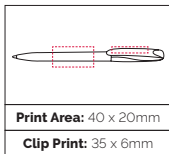

500/£0.76 1000/£0.71 3000/£0.66

**TPC551904
Boa Ice Ball Pen**

A twist action ball pen includes a frosted barrel and translucent clip. Made in Germany with climate neutral production. 20% of the plastic in this pen is recycled ABS plastic. Includes a recycled refill with a writing length of 3000m. 4 weeks lead time. Pantone matching available from 5000pcs.

Pen Size: 146 x 15mm
Weight: 10 gms
Ink Colour: Black or Blue
MOQ: 500 Pcs