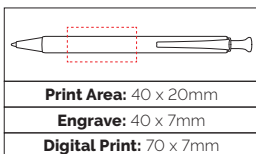

500/£1.34 1000/£1.27 2500/£1.20

TPC916301

Wood Sprite Ball Pen

Classic design, twist action ball pen made from maple wood with stunning chrome trims makes this your go to product for a high end eco giveaway.

Pen Size: 142 x 11mm

Weight: 11 gms

Ink Colour: Black

MOQ: 25 Pcs