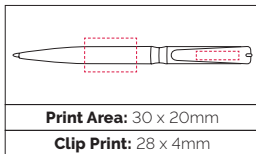

100/£7.90 250/£7.46 500/£7.11