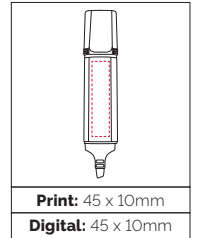

Highlighter Size: 110 x 16mm

Weight: 12 gms

Ink Colour: Green, Blue, Pink, Yellow

MOQ: 25 Pcs

500/£0.84 1000/£0.79 2500/£0.73

TPC441301
**Datafrost
 Highlighter**

A traditional, white shaped highlighter with a modern transparent coloured trim! Available in 7 striking colours.