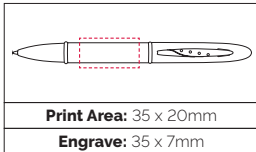

100/£3.75 250/£3.22 500/£3.07