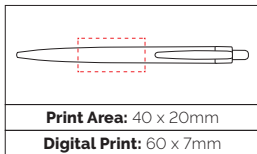

Plastic & Part Metal

06

TPC982201
**Kane Translucent
 Ball Pen**

A low cost push action pen with a range of transparent clips and a great print area to the barrel.

Pen Size: 138 x 20mm
Weight: 6 gms
Ink Colour: Black
MOQ: 25 Pcs