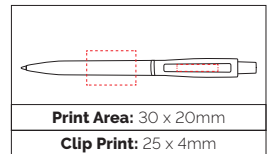

250/£2.90 500/£2.72 1000/£2.61