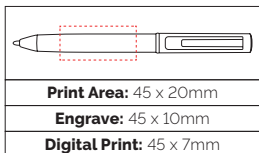

Available as Set. See Page 99

TPC780301 Grenadier Ball Pen

This heavyweight twist action ball pen exudes style with matt black finish or gloss white finish to choose from.

Pen Size: 140 x 11mm
Weight: 33 gms
Ink Colour: Black
MOQ: 25 Pcs

250/£2.33 500/£2.21 1000/£2.10

TPC780401 Grenadier Rollerball

Heavyweight capped rollerball for smooth writing experience. Classy matt black finish or gloss white finish to choose from.

Pen Size: 141 x 11mm
Weight: 34 gms
Ink Colour: Black
MOQ: 25 Pcs

250/£2.72 500/£2.59 1000/£2.46