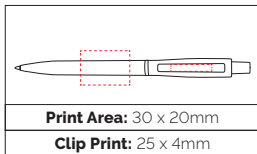

250/£2.90 500/£2.72 1000/£2.61