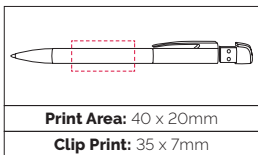

Price on Application

447c	300c	Translucent	High Gloss
BLACK	MAG ENTA		
3435c	2768c		
424c	1585c		
2192c	7621c		
375c	WHITE		
7686c	109c		
Colours