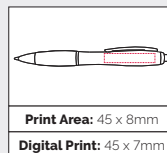

Pen Size: 138 x 11mm
Weight: 11 gms
Ink Colour: Black
MOQ: 25 Pcs

500/£0.36 1000/£0.31 2500/£0.28

2

TPCPN0046 Shanghai Classic Ball Pen

A curvy push action ball pen with a huge choice of barrel colours.

Pen Size: 138 x 11mm
Weight: 11 gms
Ink Colour: Black
MOQ: 25 Pcs

500/£0.36 1000/£0.31 2500/£0.28

3

TPCPN0052 Shanghai White Ball Pen

A white, curvy push action ball pen with a huge choice of grip colours.

Pen Size: 138 x 11mm
Weight: 11 gms
Ink Colour: Black
MOQ: 25 Pcs