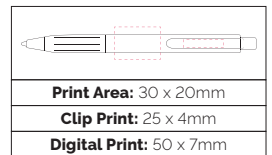

Pen Size: 145 x 10mm

Weight: 7 gms

Ink Colour: Black

MOQ: 25 Pcs

Cayman	500/£0.38	1000/£0.31	2500/£0.28
Gold	500/£0.45	1000/£0.38	2500/£0.35

Plastic & Part Metal

TPC981401

Cayman Grip Ball Pen

A solid barrel and trim with a comfort grip and elegant lines - value and comfort in one pen!

Pen Size: 145 x 10mm

Weight: 8 gms

Ink Colour: Black

MOQ: 25 Pcs

500/£0.38	1000/£0.31	2500/£0.28
-----------	------------	------------