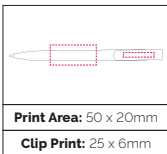

500/£0.74 1000/£0.69 3000/£0.64

**TPC550306
Jona M Ball Pen**

This much loved push action ball pen includes high gloss parts and a metal nose cone. Made in Germany with climate neutral production. 20% of the plastic in this pen is recycled ABS plastic. Includes a recycled refill with a writing length of 3000m. 4 weeks lead time. Pantone matching available from 3000pcs.

Pen Size: 146 x 10mm
Weight: 12 gms
Ink Colour: Black or Blue
MOQ: 500 Pcs