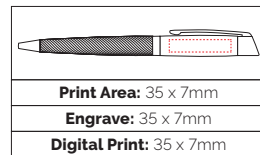

250/£3.18 500/£3.04 1000/£2.89