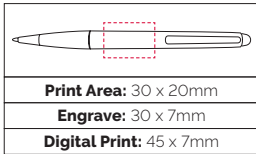

250/£2.03 500/£1.91 1000/£1.82