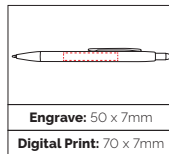

250/£1.11 500/£1.04 1000/£0.96