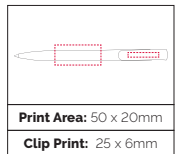

500/£1.57 1000/£1.49 3000/£1.40