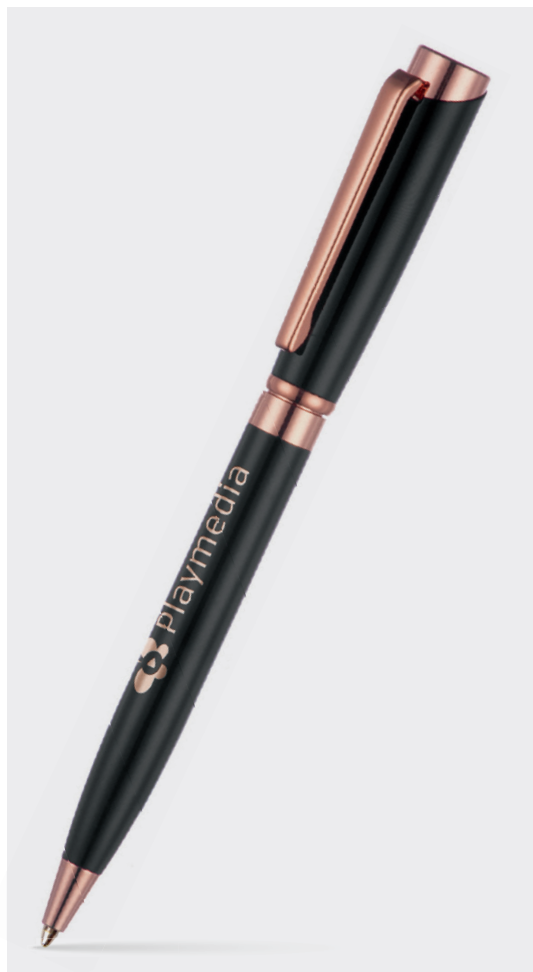

Pen Size: 136 x 12mm

Weight: 33 gms

Ink Colour: Black

MOQ: 25 Pcs

Matt	250/£2.97	500/£2.82	1000/£2.69
Softfeel	250/£3.70	500/£3.53	1000/£3.23

TPC780601

Duke Ball Pen

A robust yet elegant ball pen with a sublime twist action mechanism. Available in black, blue, silver or white - the smooth gloss barrel and chrome trim completes the high end feel.

Pen Size: 139 x 13mm

Weight: 41 gms

Ink Colour: Black

MOQ: 25 Pcs

Print Area: 30 x 20mm
Engrave: 30 x 7mm
Digital Print: 35 x 7mm

250/£3.15 500/£3.00 1000/£2.85

Pencil also Available! See Page 127

TPC770701

Lysander Rose Gold Ball Pen

An elegant twist action pen in high gloss with Rose Gold trim. Pen can be engraved to show Rose Gold at an additional cost.

Pen Size: 131 x 12mm

Weight: 32 gms

Ink Colour: Black