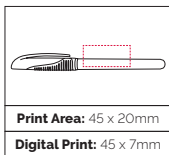

Pen Size: 146 x 11mm
Weight: 11 gms
Ink Colour: Black
MOQ: 25 Pcs

500/£0.61 1000/£0.53 2500/£0.50

Bespoke Clip Available! From 1000 Pcs

TPC840201
**QR Clip
 Ball Pen**

Need to get your QR code out there? Price also includes a 1 colour print to the barrel and clip. Does not have to be a QR code why not print any logo?

Pen Size: 138 x 10mm
Weight: 9 gms
Ink Colour: Black
MOQ: 25 Pcs (1000 Custom Clip)

Standard	500/£0.74	1000/£0.66	2500/£0.61
Custom	1000/£3.76	2500/£2.01	5000/£1.45

TPC680101
Officeline Gel Rollerball

A 0.7mm gel roller which contains Japanese ink. Manufactured in the office style with a black comfort grip this is a great writer!

Pen Size: 145 x 11mm
Weight: 11gms
Ink Colour: Black
MOQ: 25 Pcs

500/£0.69 1000/£0.61 2500/£0.58

TPC680301
Enfield Rollerball

A super stylish 0.7mm capped rollerball with metal trim for a high end vibe. A smooth writing experience guaranteed!