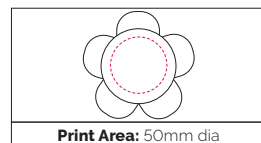

500/£1.09 1000/£1.01 2500/£0.96