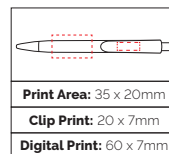

500/£0.38 1000/£0.31 2500/£0.28

TPC281001
**Aster Wheat
Ball Pen**

A classy push action ball pen where the barrel and trims are made from 60% Wheat plastic from a natural and sustainable source.

Pen Size: 139 x 11mm
Weight: 7 gms
Ink Colour: Black
MOQ: 25 Pcs