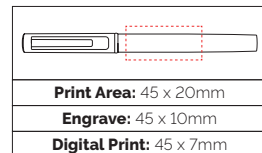

TPC780401 Grenadier Rollerball

Heavyweight capped rollerball for smooth writing experience. Classy matt black finish or gloss white finish to choose from.